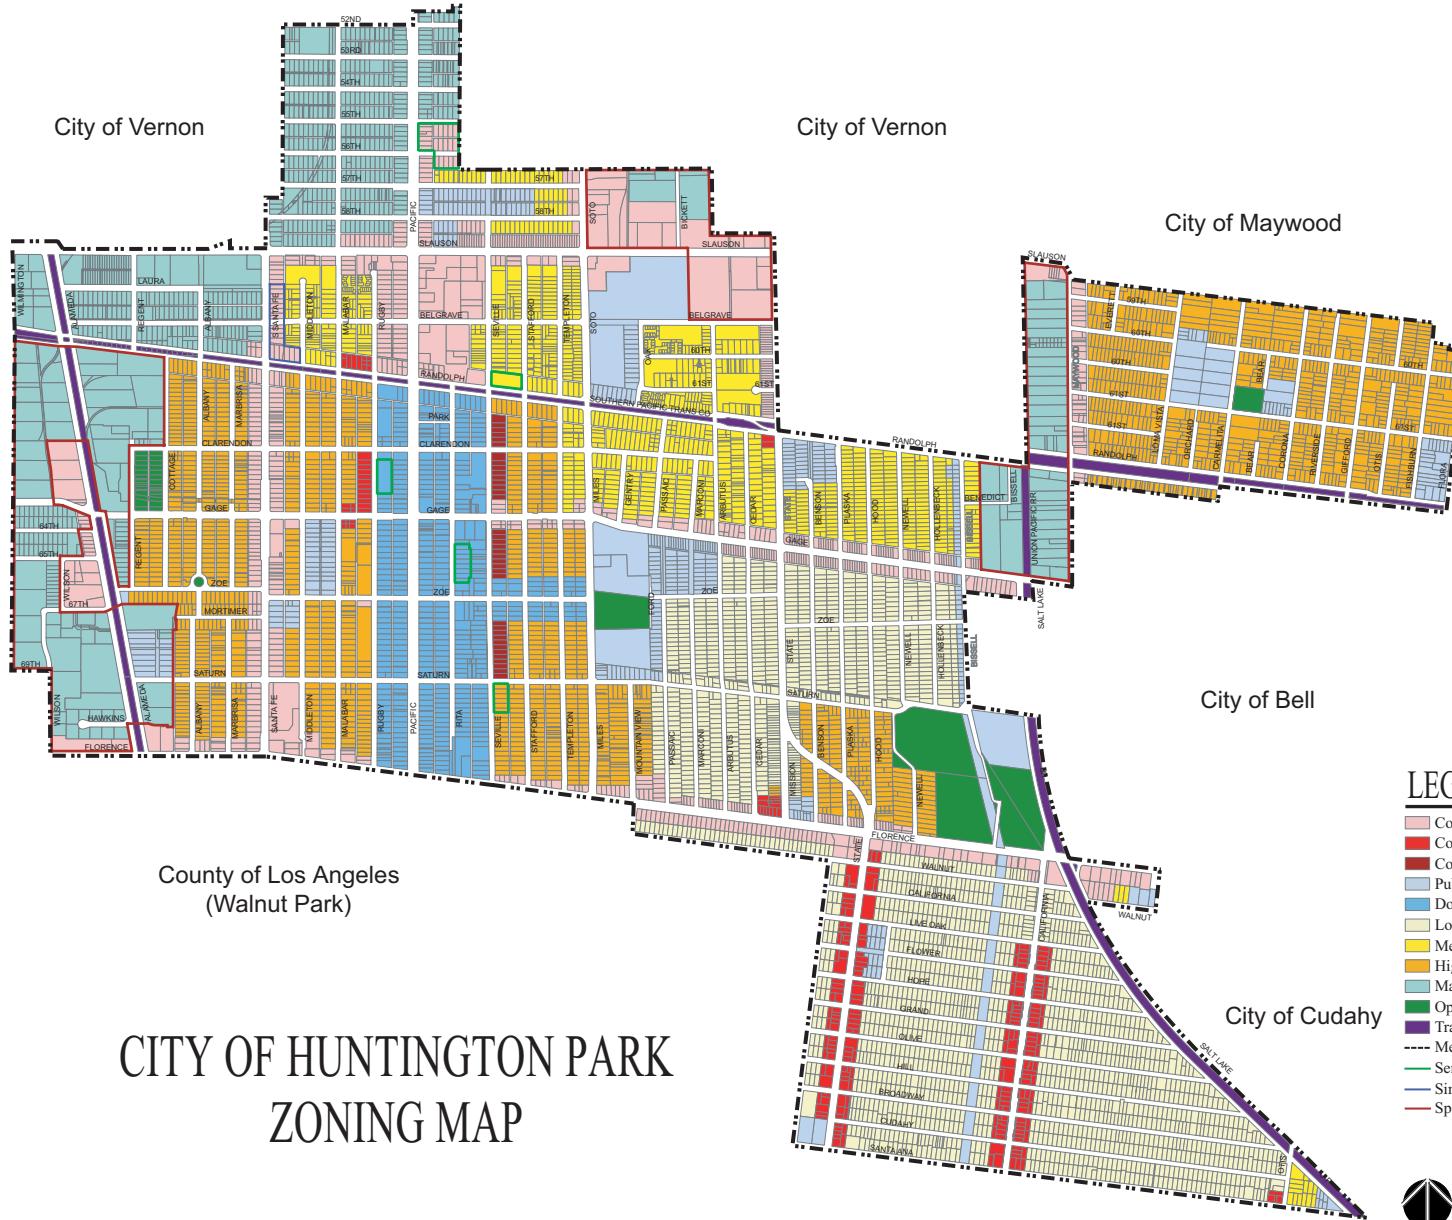

City of Los Angeles

County of Los Angeles

City of Vernon

City of Vernon

City of Maywood

City of Maywood

City of Bell

County of Los Angeles  
(Walnut Park)

# CITY OF HUNTINGTON PARK ZONING MAP

City of Cudahy

City of South Gate

## LEGEND

- Commercial General (C-G)
- Commercial Neighborhood (C-N)
- Commercial Professional (C-P)
- Public Facilities (PF)
- Downtown Huntington Park Specific Plan (DTSP)
- Low Density Residential (R-L)
- Medium Density Residential (R-M)
- High Density Residential (R-H)
- Manufacturing Planned Development (MPD)
- Open Space (OS)
- Transportation (T)
- Medium Density Overlay (up to 17.4 du/ac)
- Senior Citizen Housing Overlay (up to 225 du/ac)
- Single Room Occupancy Overlay (up to 400 du/ac)
- Special Use Overlay Zone